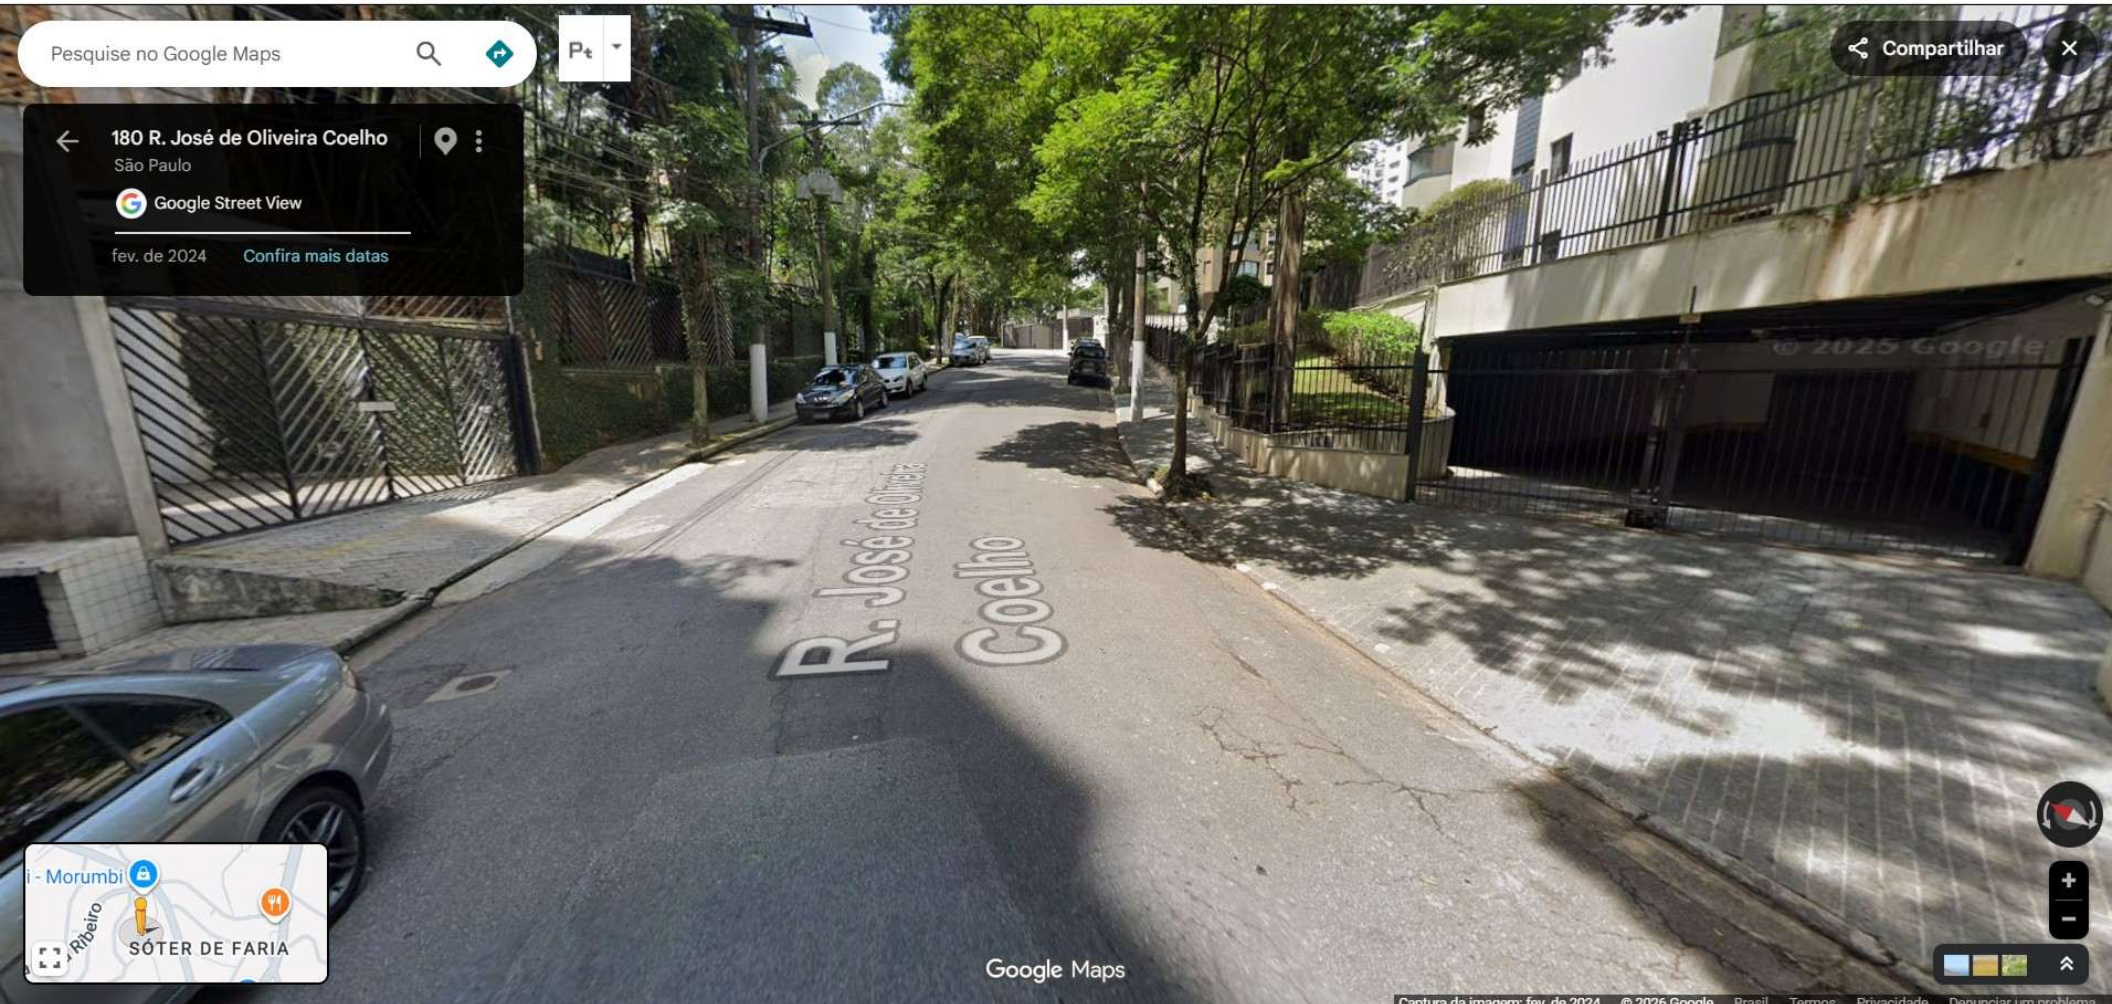

Pesquise no Google Maps

Pt

Compartilhar

← 180 R. José de Oliveira Coelho
São Paulo

Google Street View

fev. de 2024 Confiar mais datas

Google Maps

Navigation controls including a compass, zoom in (+) and zoom out (-) buttons, and a street view pegman icon.